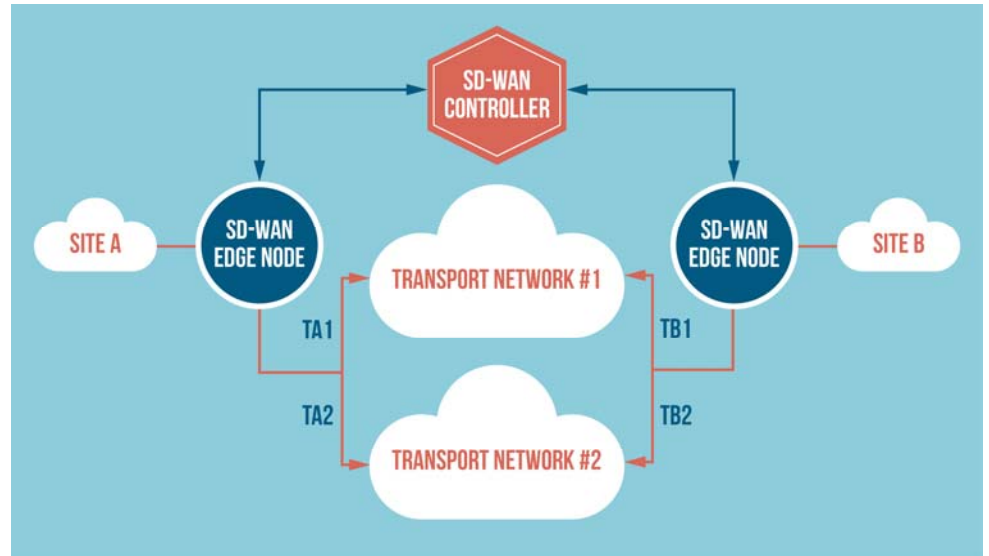

QUALITY OF EXPERIENCE

SD-WAN solutions can provide prioritization to the mission critical applications your business demands. Typically, providers choose the best circuit based on real-time statistics giving priority to video, voice, and other business applications. SD-WAN solutions optimize the traffic, reducing overall latency, jitter and response times, and accelerate the applications themselves.

DYNAMIC BANDWIDTH

Do you utilize or plan to utilize other cloud services, such as AWS, Azure or Google? Many SD-WAN providers connect directly to many of these cloud providers. Also, there are options that allow bandwidth to grow dynamically as your cloud needs change.

NETWORK FUNCTION VIRTUALIZATION (NFV)

We can also provide partnerships with companies that can virtualize out many network functions, such as firewalls, VPNs, load balancing, application acceleration, etc.

REDUNDANCY

SD-WAN solutions can combine your MPLS and Internet connections, so they don't sit idle.

ABOUT US

CCT designs and delivers IT & communications solutions and services that help organizations execute on their strategic goals.

Our focus? Every business is unique, so we start with listening to the needs of our clients, and then exceed those needs in

Call us today to learn more on what SD-WAN services are right for your business.

Call: 800.281.7964
www.CCT.GLOBAL

101 Crawford's Corner Road, 4-101R, Holmdel, NJ 07733
www.CCT.GLOBAL
800.281.7964
info@CCT.GLOBAL