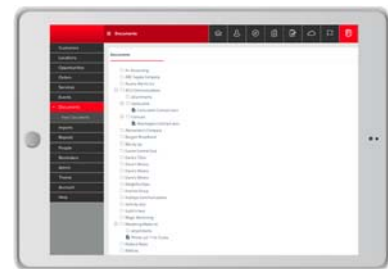

ASSET MANAGEMENT

Save time. All of your information is stored in one easily accessible place. You won't have to look to various resources when trying to locate a piece of information.

Stay organized. CCT TechCRM provides you with one place to store all of your data and documentation. In turn, saving you more time to focus on what you do best.

DOCUMENT AND CONTRACT LIBRARY

Easily print reports and sort your telecom data by service.

View events and trouble tickets. Even track down downed circuits.

Receive alerts for important dates, such as expiring contracts.

IMMEDIATE INFO ON ORDER STATUS & HISTORY

Remove all the guess work with immediate information on order status, tracking and history.

Access to initial request information, billing, equipment details, contacts, circuit ID information, etc.

What You Get

All of your information is added for you and constantly being updated, allowing you to be the most up to date on your services.

You will have the ability to see all the costs and various pricing for different services, making it easy to compare and choose the most sensible solution.