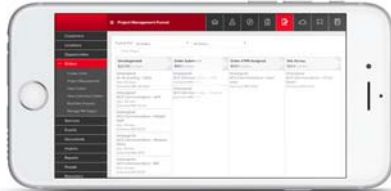

ASSET MANAGEMENT

Save time. All of your information is stored in one easily accessible place. You won't have to look to various resources when trying to locate a piece of information.

Stay organized. CCT TechCRM provides you with one place to store all of your data and documentation. In turn, saving you more time to focus on what you do best.

DOCUMENT AND CONTRACT LIBRARY

Easily print reports and sort your telecom data by service.

View events and trouble tickets. Even track down downed circuits.

Receive alerts for important dates, such as expiring contracts.

IMMEDIATE INFO ON ORDER STATUS & HISTORY

Remove all the guess work with immediate information on order status, tracking and history.

Access to initial request information, billing, equipment details, contacts, circuit ID information, etc.

What You Get

All of your information is added for you and constantly being updated, allowing you to be the most up to date on your services.

You will have the ability to see all the costs and various pricing for different services, making it easy to compare and choose the most sensible solution.